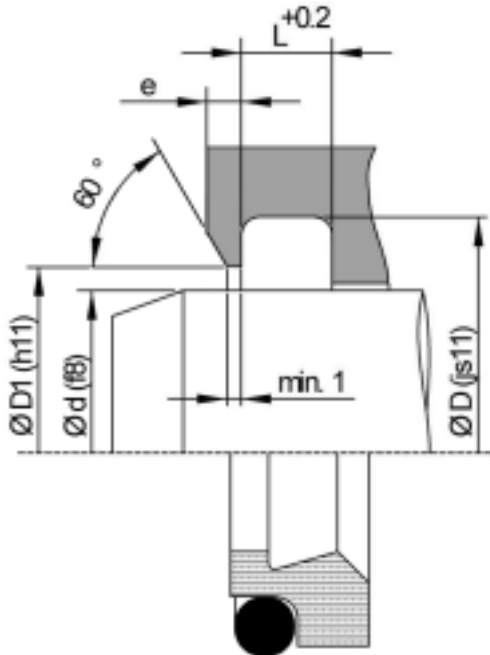

TW 500 Series Excluders

The TW100 series teflon wipers are designed for those applications that necessitate a high sliding speed rate. With a PTFE excluder lip, these wipers offer a low friction alternative to traditional snap-in wipers. These wipers also incorporate a secondary lip that aids stability and helps maintain a pocket of oil between wiping surfaces. This aids in dissipating any heat buildup that may occur. Standard material is bronze-filled teflon with nitrile energizers, but can be made from any teflon compound, or urethane. Temperature ranges can be increased by using viton o-rings.

Temperature: -40 to 225F

TW500 Excluders

Part No.	Rod Dia. d	Groove Dia. D	Groove Length L	D₁	e	O-Ring	Price
TW501-20MMP	20	27.6	4.2	21	2	118	$ 30.45
TW501-22MMP	22	29.6	4.2	23	2	120	$ 56.06
TW501-24MMP	24	31.6	4.2	25	2	121	$ 57.28
TW501-25MMP	25	32.6	4.2	26	2	122	$ 59.73
TW501-28MMP	28	35.6	4.2	29	2	123	$ 60.79
TW501-30MMP	30	37.6	4.2	31	2	125	$ 61.31
TW501-32MMP	32	39.6	4.2	33	2	126	$ 62.01
TW501-35MMP	35	42.6	4.2	36	2	128	$ 59.91
TW501-36MMP	36	43.6	4.2	37	2	129	$ 63.41
TW501-38MMP	38	45.6	4.2	39	2	130	$ 63.24
TW501-40MMP	40	48.8	6.3	41.5	2	132	$ 63.41
TW501-42MMP	42	50.8	6.3	43.5	2	133	$ 63.94
TW501-45MMP	45	53.8	6.3	46.5	2	135	$ 64.29
TW501-48MMP	48	56.8	6.3	49.5	2	137	$ 64.64
TW501-50MMP	50	58.8	6.3	51.5	2	137	$ 64.64
TW501-52MMP	52	60.8	6.3	53.5	2	139	$ 64.99
TW501-55MMP	55	63.8	6.3	56.5	2	141	$ 65.17
TW501-56MMP	56	64.8	6.3	57.5	2	142	$ 68.67
TW501-58MMP	58	66.8	6.3	59.5	2	143	$ 65.69
TW501-60MMP	60	68.8	6.3	61.5	2	144	$ 66.04
TW501-63MMP	63	71.8	6.3	64.5	2	146	$ 66.39
TW501-65MMP	65	73.8	6.3	66.5	3	147	$ 70.60
TW502-70MMP	70	82.2	8.1	72	3	234	$ 78.48
TW502-75MMP	75	87.2	8.1	77	3	235	$ 77.25
TW502-80MMP	80	92.2	8.1	82	3	237	$ 79.70
TW502-85MMP	85	97.2	8.1	87	3	239	$ 82.16
TW502-90MMP	90	102.2	8.1	92	3	240	$ 84.43
TW502-95MMP	95	107.2	8.1	97	3	242	$ 88.11
TW502-100MMP	100	112.2	8.1	102	3	243	$ 91.44
TW502-105MMP	105	117.2	8.1	107	3	245	$ 95.12
TW502-110MMP	110	122.2	8.1	112	3	246	$ 98.62
TW502-115MMP	115	127.2	8.1	117	3	248	$ 102.13
TW502-120MMP	120	132.2	8.1	122	3	249	$ 105.98
TW502-125MMP	125	137.2	8.1	127	3	251	$ 109.83