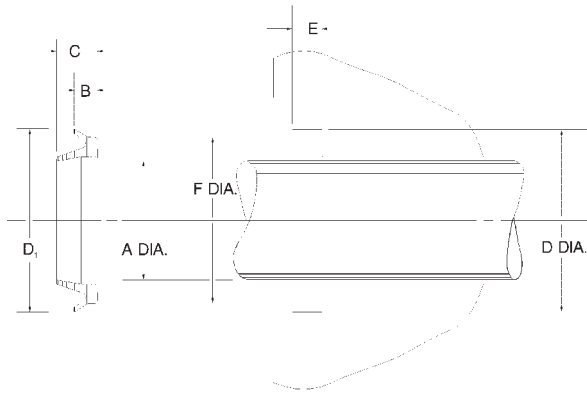

NW Type Nylon Wipers - Inch and Metric

NW wipers are made from a moly-filled nylon material and more properly referred to as scrapers. The tough material is great for removing slag and other harmful contaminants from the rod.