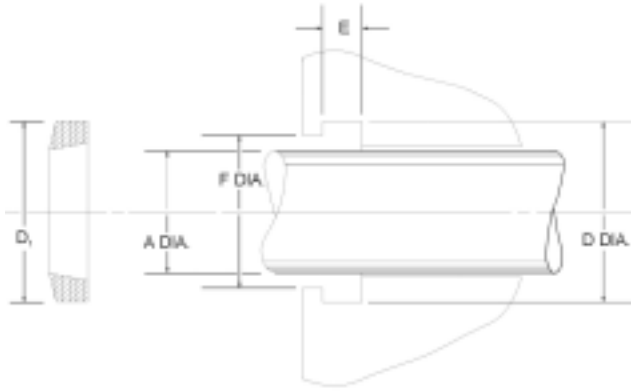

Special Enerpac Wiper

Temperature: -65 to 200F

Part Number	Inside Dia. A	Outside Dia. D_1	Base Height	Overall Height	Price
993014	1-1/2	1-5/8	1/8	5/32	\$ 4.74
996076	2	2-1/8	1/8	5/32	\$ 4.93