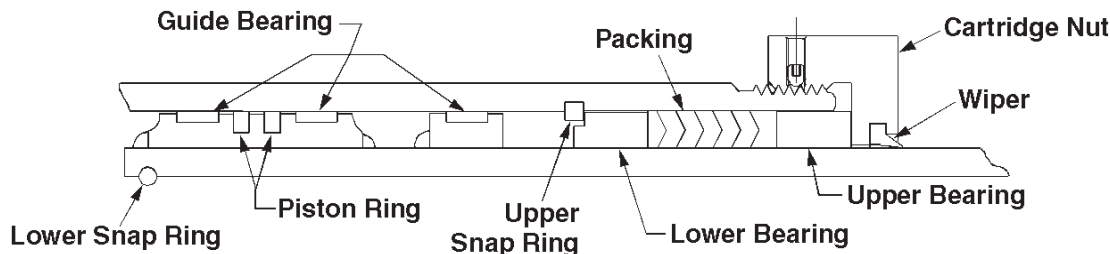

# Replacement Parts For Ward Telescopic Cylinders

## Double Acting

1. Outside stage diameters are .050" under even inch. I.E. 2.95", 3.95" etc.
2. Identification numbers stamped on steady rest groove neat top of outside tube.
3. Upper and lower bearings made of nylon, nylon over a metal core or phenolic.
4. Cast head nuts with spanner wrench slots at top.
5. Lower bearing has step to accomodate 3/16 c/s snap ring.
6. Uses .275" c/s packing.