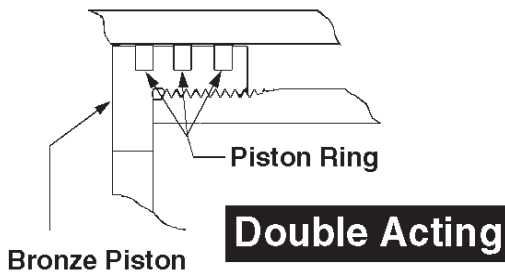

Replacement Parts For Galion Telescopic Cylinders

1. Stage outside diameters measure .030" under even inch, i.e. 2.970", 3.970", 4.970"
2. Top bearing is cast iron with machined female adapter (aftermarket parts are nylon with separate female).
3. Uses one spiral snap ring on smaller stages, two on 5" and above.
4. Wiper is a K-type 5/32 c/s.
5. Uses .275" c/s packing.