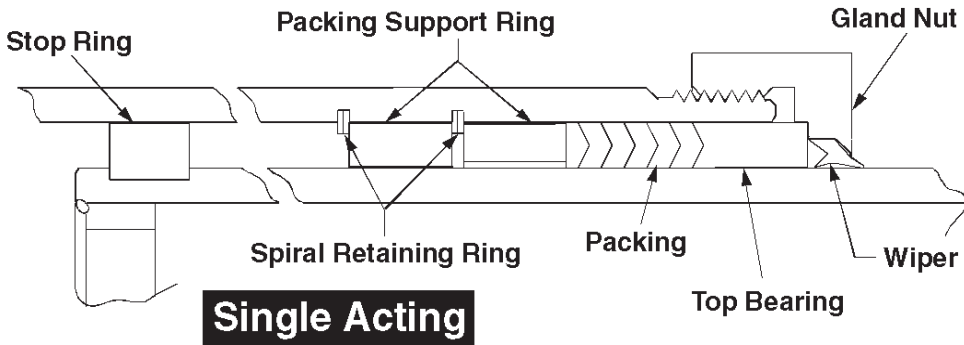

Replacement Parts For Galion Telescopic Cylinders

1. Stage outside diameters measure .030" under even inch, i.e. 2.970", 3.970", 4.970"
2. Top bearing is cast iron with machined female adapter (aftermarket parts are nylon with separate female).
3. Uses one spiral snap ring on smaller stages, two on 5" and above.
4. Wiper is a K-type 5/32 c/s.
5. Uses .275" c/s packing.

OEM Part No.	Our Part No.	Size	Qty.	Price
Packing, Bearing & Wiper Assemblies				
20-25501	690051BW	2.97 X 3.52	1	\$ 24.95
20-25500	690052BW	3.97 X 4.52	1	\$ 28.72
20-25499	690053BW	4.97 X 5.52	1	\$ 32.29
20-25498	690054BW	5.97 X 6.52	1	\$ 40.85
20-25497	690055BW	6.97 X 7.52	1	\$ 49.24
20-25496	690056BW	7.97 X 8.52	1	\$ 63.44
20-25562	690057BW	9.125 X 9.675	1	\$ 99.75
Packing, Bearing & Wiper Kits				
	69005BW-3-5	2.97 - 4.97		\$ 85.96
	69005BW-4-6	3.97 - 5.97		\$ 101.86
	69005BW-4-7	3.97 - 6.97		\$ 151.10
	69005BW-4-8	3.97 - 7.97		\$ 214.54
	69005BW-4-9	3.97 - 9.125		\$ 314.29
	69005BW-5-7	4.97 - 6.97		\$ 122.38
	69005BW-5-8	5.97 - 7.97		\$ 185.82