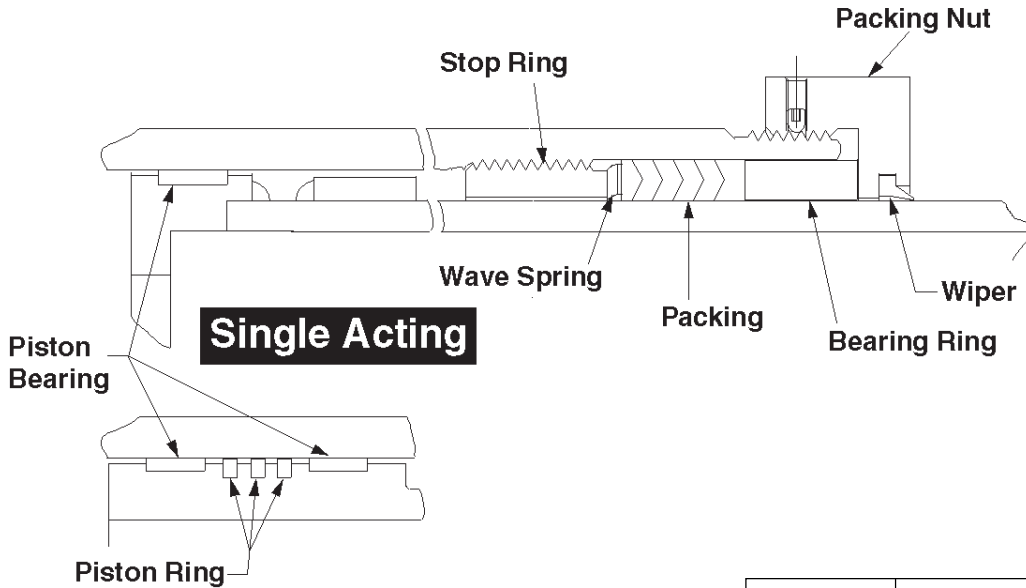

Replacement Parts For Commercial Telescopic Cylinders

1. Stage outside diameters 2-3/4", 3-3/4" etc.
2. Threaded internal stop rings.
3. Small 3/16" c/s and base wiper
4. Cylinder tag at bottom end of outside tube.
5. Bronze or nylon bearings above packing.
6. Older cylinders have bronze internal headnuts.
7. Uses 5/16 c/s. packing.