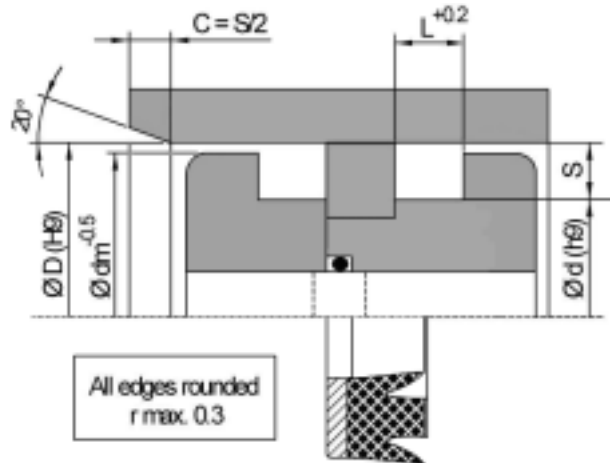

# NO Piston Seals

Temperature: -22 to 212F

Pressure: 0 to 7,000 PSI

Part Number	Bore Dia. C m m H 9	Groove Dia. A m m f 8	Groove Width D m m ±0.2/0.0	Price
NO-20X32X7.5	32	20	7.5	\$ 26.80
NO-25X40X9.5	40	25	9.5	\$ 46.56
NO-42X60X11.5	60	42	11.5	\$ 44.47
NO-48X63X9.5	63	48	9.5	\$ 16.69
NO-45X65X12.5	65	45	12.5	\$ 43.30
NO-50X70X12.5	70	50	12.5	\$ 48.30
NO-60X80X12.5	80	60	12.5	\$ 44.50
NO-70X90X12.5	90	70	12.5	\$ 53.01
NO-80X100X12.5	100	80	12.5	\$ 51.84
NO-85X105X12.5	105	85	12.5	\$ 62.37
NO-90X110X12.5	110	90	12.5	\$ 66.66
NO-90X115X15.5	115	90	15.5	\$ 68.21
NO-100X120X13	120	100	13.0	\$ 66.86
NO-100X125X15.5	125	100	15.5	\$ 77.83
NO-105X130X17	130	105	17.0	\$ 79.20
NO-110X130X13	130	110	13.0	\$ 80.11
NO-120X140X15	140	120	15.0	\$ 81.78
NO-190X220X19	220	190	19.0	\$ 232.66