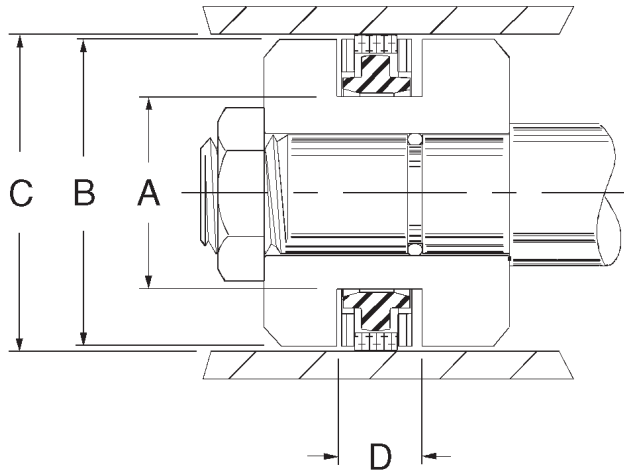

## 4 Piece Metric Piston Seals

These “heavy-duty” seals are designed to withstand higher pressures and shock loads with less damage to the seal. T-seal principles are utilized with back-ups being used to protect the seal from contaminants. The compact design allows use of shorter pistons and larger bearing surfaces. 4 pc. piston seals come in many sizes to fit different types of equipment.

Temperature: -40 to 225F

Pressure: 0 to 6,000 PSI

4 Piece Teflon Piston Seals

Prefix	Part Number			Piston Dia. B m m	Groove Width D m m	Price
	Dia. Dia. A m m	Width D <sub>1</sub> m m				
4PMM	- 40	X 30	X 7.5	39.5	8	\$ 21.40
4PMM	- 50	X 40	X 7.5	49.5	8	\$ 24.20
4PMM	- 50	X 36	X 8.5	49.5	9	\$ 34.43
4PMM	- 60	X 50	X 7.5	59.5	8	\$ 29.75
4PMM	- 60	X 46	X 8.5	59.5	9	\$ 35.90
4PMM	- 63	X 53	X 7.5	62.5	8	\$ 32.57
4PMM	- 63	X 48	X 10.5	62.5	11	\$ 36.87
4PMM	- 65	X 50	X 10.5	64.5	11	\$ 39.78
4PMM	- 70	X 60	X 7.5	69.5	8	\$ 36.39
4PMM	- 70	X 55	X 10.5	69.5	11	\$ 39.78
4PMM	- 75	X 60	X 10.5	74.5	11	\$ 42.08
4PMM	- 80	X 65	X 10.5	79.5	11	\$ 43.36
4PMM	- 85	X 70	X 10.5	84.5	11	\$ 45.14
4PMM	- 90	X 75	X 10.5	89.5	11	\$ 46.31
4PMM	- 90	X 75	X 12	89.5	12.5	\$ 42.95
4PMM	- 95	X 80	X 10.5	94.5	11	\$ 47.89
4PMM	- 100	X 85	X 12	99.5	12.5	\$ 44.38
4PMM	- 105	X 90	X 12	104.5	12.5	\$ 50.49
4PMM	- 110	X 95	X 12	109.5	12.5	\$ 49.10
4PMM	- 115	X 100	X 12	114.5	12.5	\$ 54.78
4PMM	- 120	X 105	X 12	119.5	12.5	\$ 58.74
4PMM	- 125	X 110	X 12	124.5	12.5	\$ 69.73
4PMM	- 125	X 102	X 15.5	124.5	16	\$ 74.93
4PMM	- 130	X 115	X 12	129.5	12.5	\$ 87.21
4PMM	- 130	X 107	X 15.5	129.5	16	\$ 66.21
4PMM	- 135	X 112	X 15.5	134.5	16	\$ 69.00
4PMM	- 140	X 125	X 12	139.5	12.5	\$ 112.30