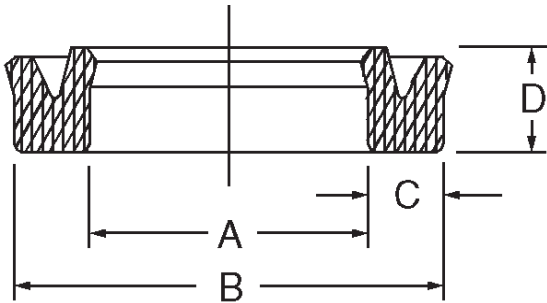

## Metric Urethane Piston U-Cups

MA28 series metric urethane u-cups are non-symmetrical in design and are meant to be used only for reciprocating piston seals. They are manufactured slightly smaller in diameter than nominal dimensions. This ensures a tight fit when snapped over the piston. Good stability and decreased heel drag, resulting in lower friction, are the prime features of this seal.

Temperature: -40F to 230F

Pressure: 0 to 5000 psi

Part Number							Price
Prefix	Inside Dia. A mm	Outside Dia. B mm			Height D mm		
MA28	-	5	X	12	X	5.5	\$ 4.49
MA28	-	10	X	16	X	6	\$ 4.74
MA28	-	10	X	20	X	6	\$ 5.63
MA28	-	12	X	20	X	7	\$ 5.63
MA28	-	15	X	25	X	6	\$ 5.63
MA28	-	20	X	30	X	5	\$ 6.34
MA28	-	20	X	30	X	6	\$ 6.34