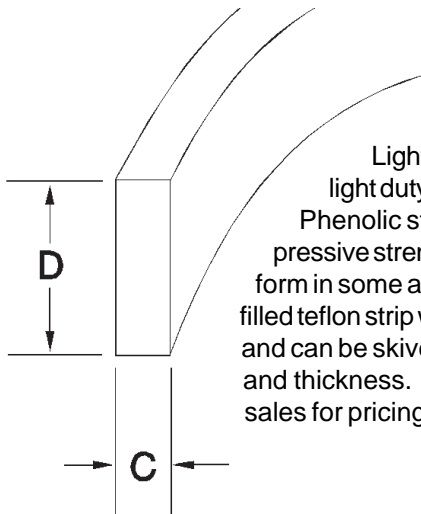

Teflon Wear Band Tape

Wearband strip is supplied in 2 materials: 40% bronze-filled teflon and phenolic. Phenolic strip is supplied by the foot in coils and the teflon strip is supplied by the inch in roll form.

Nothing less than 40% bronze-filled teflon should be used for heavy-duty hydraulic applications.

Lightly filled teflons are fine for light duty pneumatic applications. Phenolic strip offers excellent compressive strength, but may be harder to form in some applications. 40% bronze filled teflon strip will form to any size easily and can be skive-cut to almost any width and thickness. For full rolls or coils, call sales for pricing, availability and length.

Part Number	Width D		Wall C	Price/Inch
WBTAPE-0375-062BTFE	3/8	X	1/16	\$ 0.94
WBTAPE-0375-125BTFE	3/8	X	1/8	\$ 1.02
WBTAPE-0500-062BTFE	1/2	X	1/16	\$ 0.97
WBTAPE-0500-093BTFE	1/2	X	3/32	\$ 1.05
WBTAPE-0500-125BTFE	1/2	X	1/8	\$ 1.19
WBTAPE-0562-125BTFE	9/16	X	1/8	\$ 1.22
WBTAPE-0750-062BTFE	3/4	X	1/16	\$ 1.14
WBTAPE-0750-093BTFE	3/4	X	3/32	\$ 1.27
WBTAPE-0750-125BTFE	3/4	X	1/8	\$ 1.60
WBTAPE-1000-062BTFE	1	X	1/16	\$ 1.56
WBTAPE-1000-093BTFE	1	X	3/32	\$ 1.59
WBTAPE-1000-125BTFE	1	X	1/8	\$ 1.63
WBTAPE-1250-125BTFE	1-1/4	X	1/8	\$ 1.94
WBTAPE-1500-125BTFE	1-1/2	X	1/8	\$ 2.14